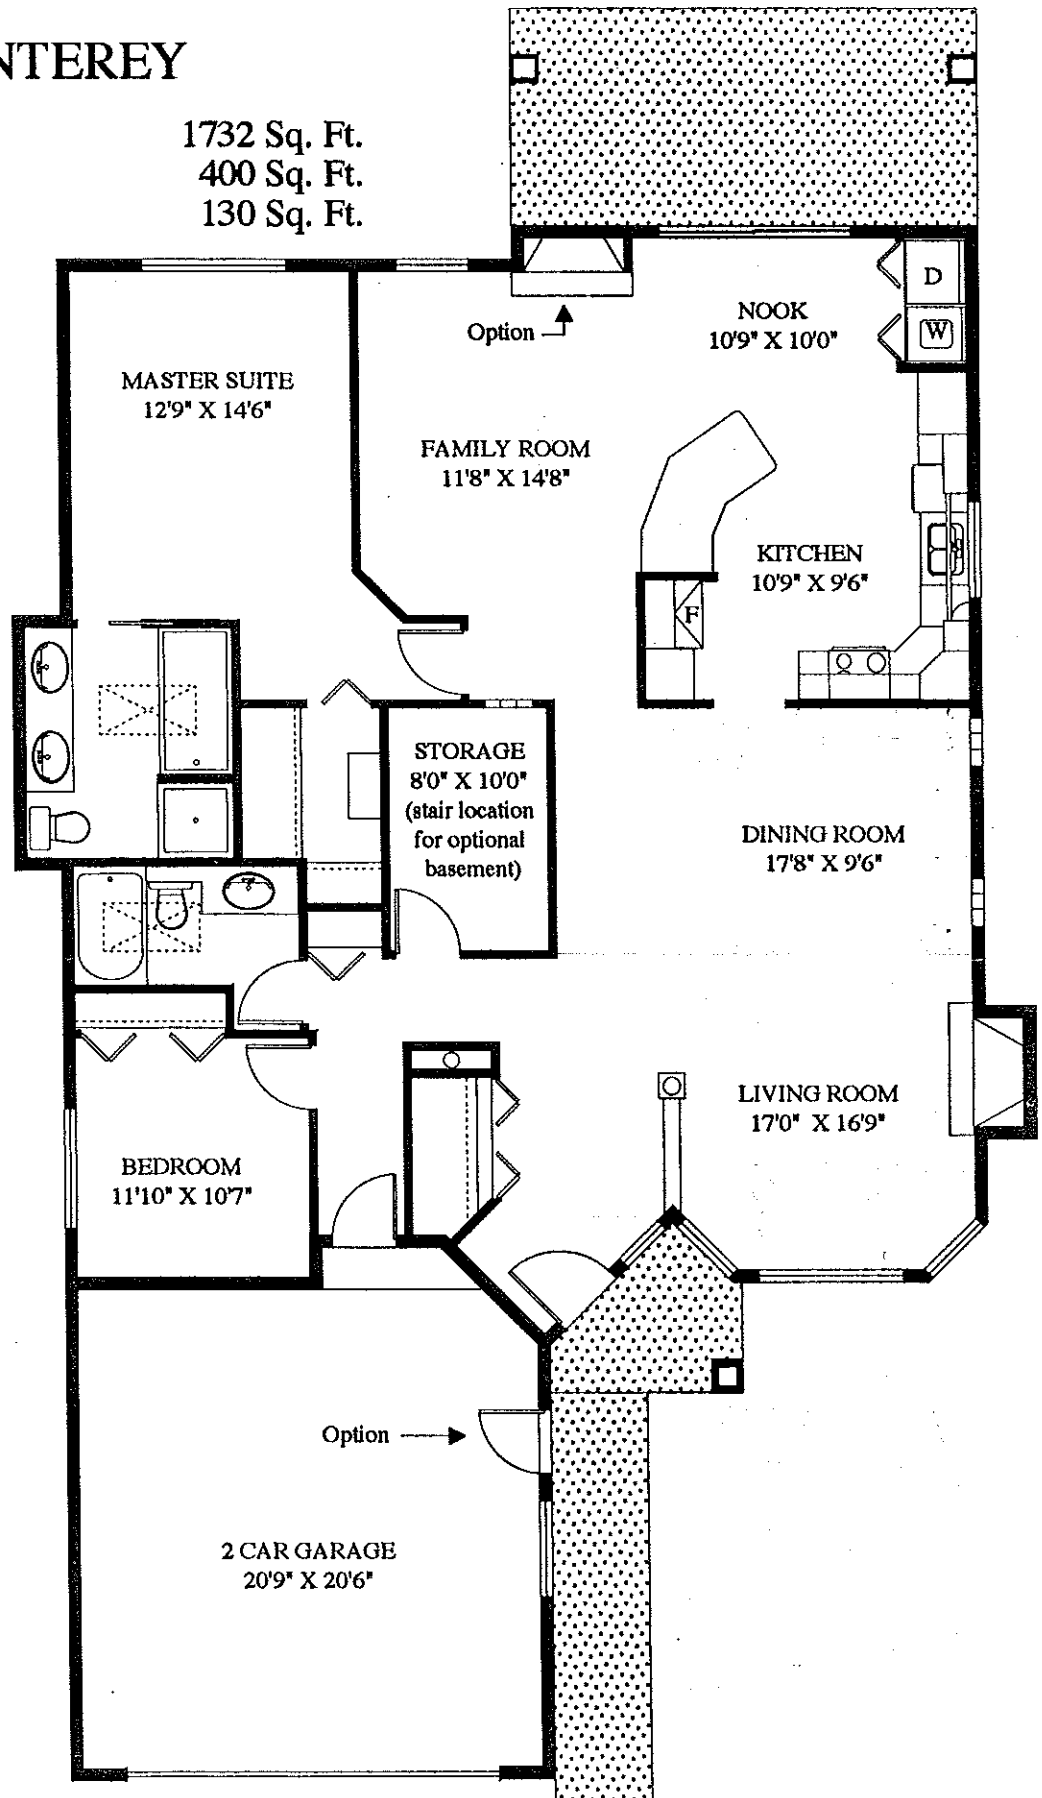

THE MONTEREY

Main Living Area
Garage
Patio

1732 Sq. Ft.
400 Sq. Ft.
130 Sq. Ft.

In a continuing effort to meet the challenges of product improvement, we reserve the right to modify plans, specifications, features and prices without prior notice. Model homes may show decorator items which are not included. Please consult a sales representative for details.